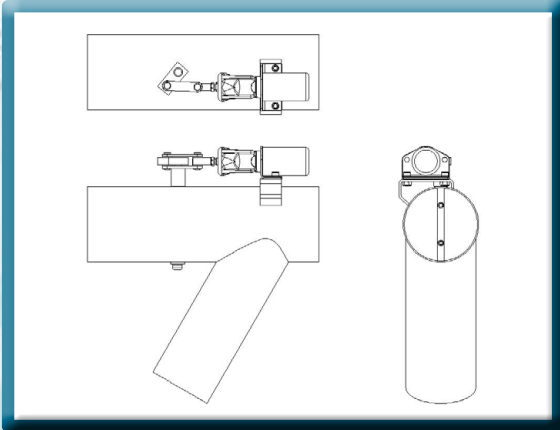

Diverter Configurations

Straight Back

Offset

Offset & Drop

Side Exit

Transverse