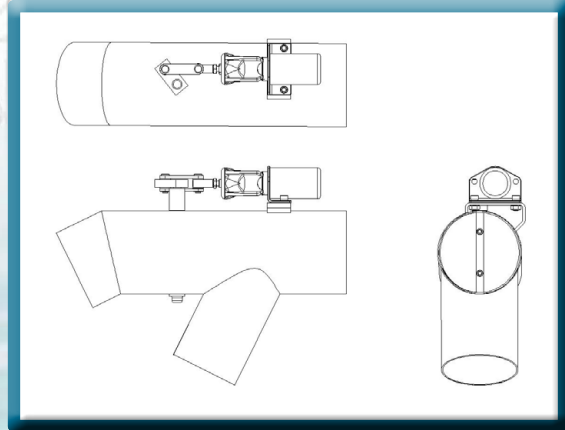

Diverter Configurations

Straight Back

Offset

Offset & Drop

Side Exit

Transverse