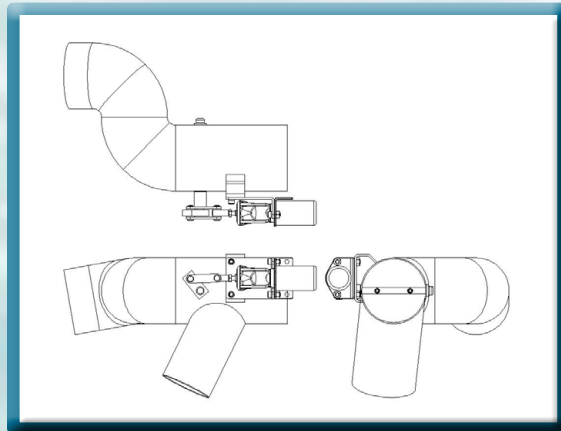

Diverter Configurations

Straight Back

Offset

Offset & Drop

Side Exit

Transverse