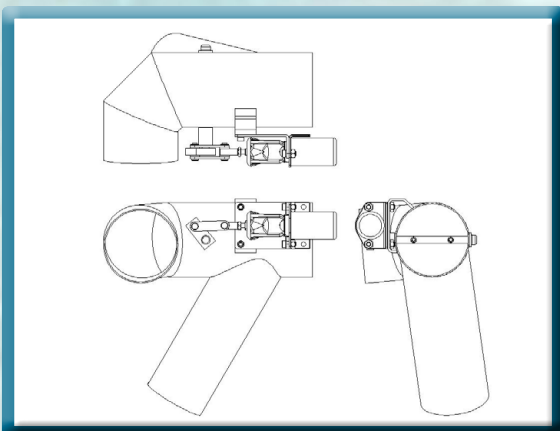

Diverter Configurations

Straight Back

Offset

Offset & Drop

Side Exit

Transverse